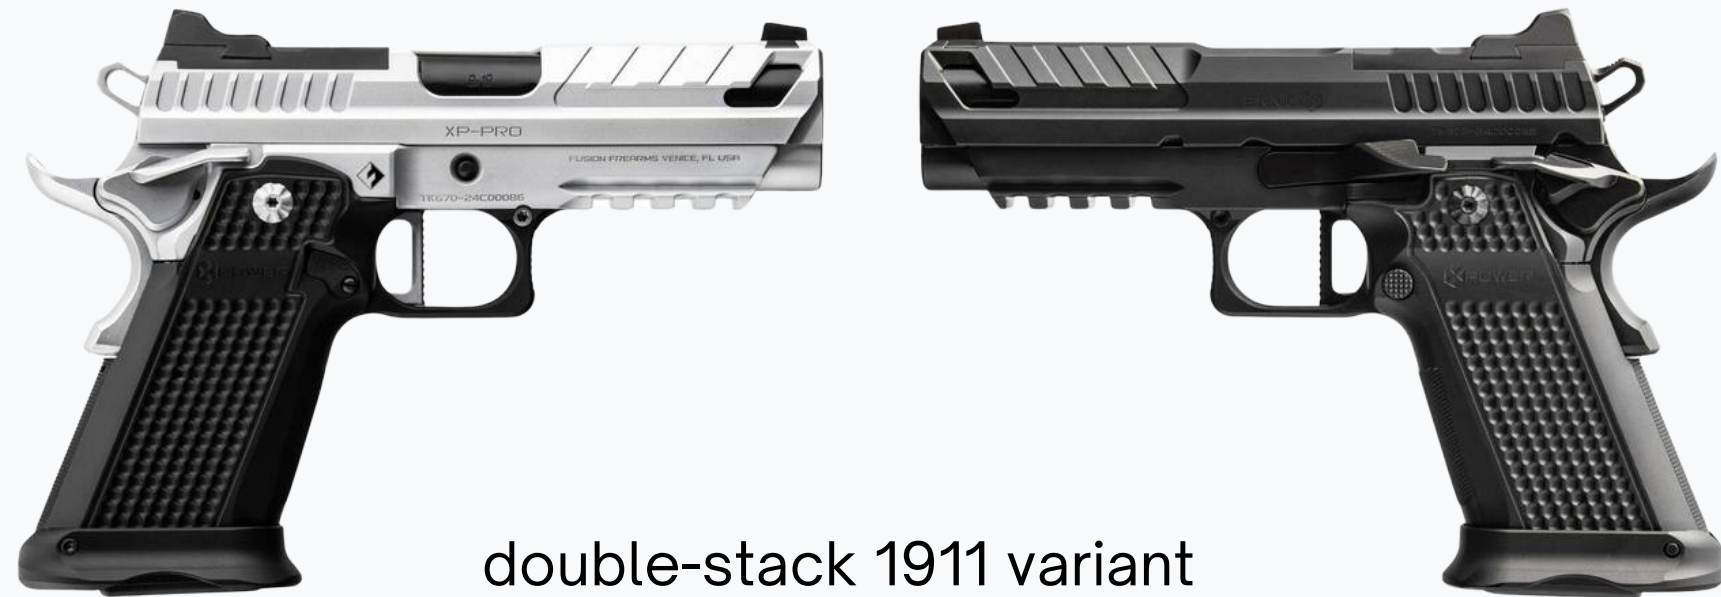

XP PRO

double-stack 1911 variant

XF PRO

double-stack striker-fired

pistol

whether you are a
law enforcement officer
in a tense and
potentially dangerous
situation, or a citizen who
wants a safe and secure
environment for himself and
loved ones, you can trust
our products to perform
when you need
them most