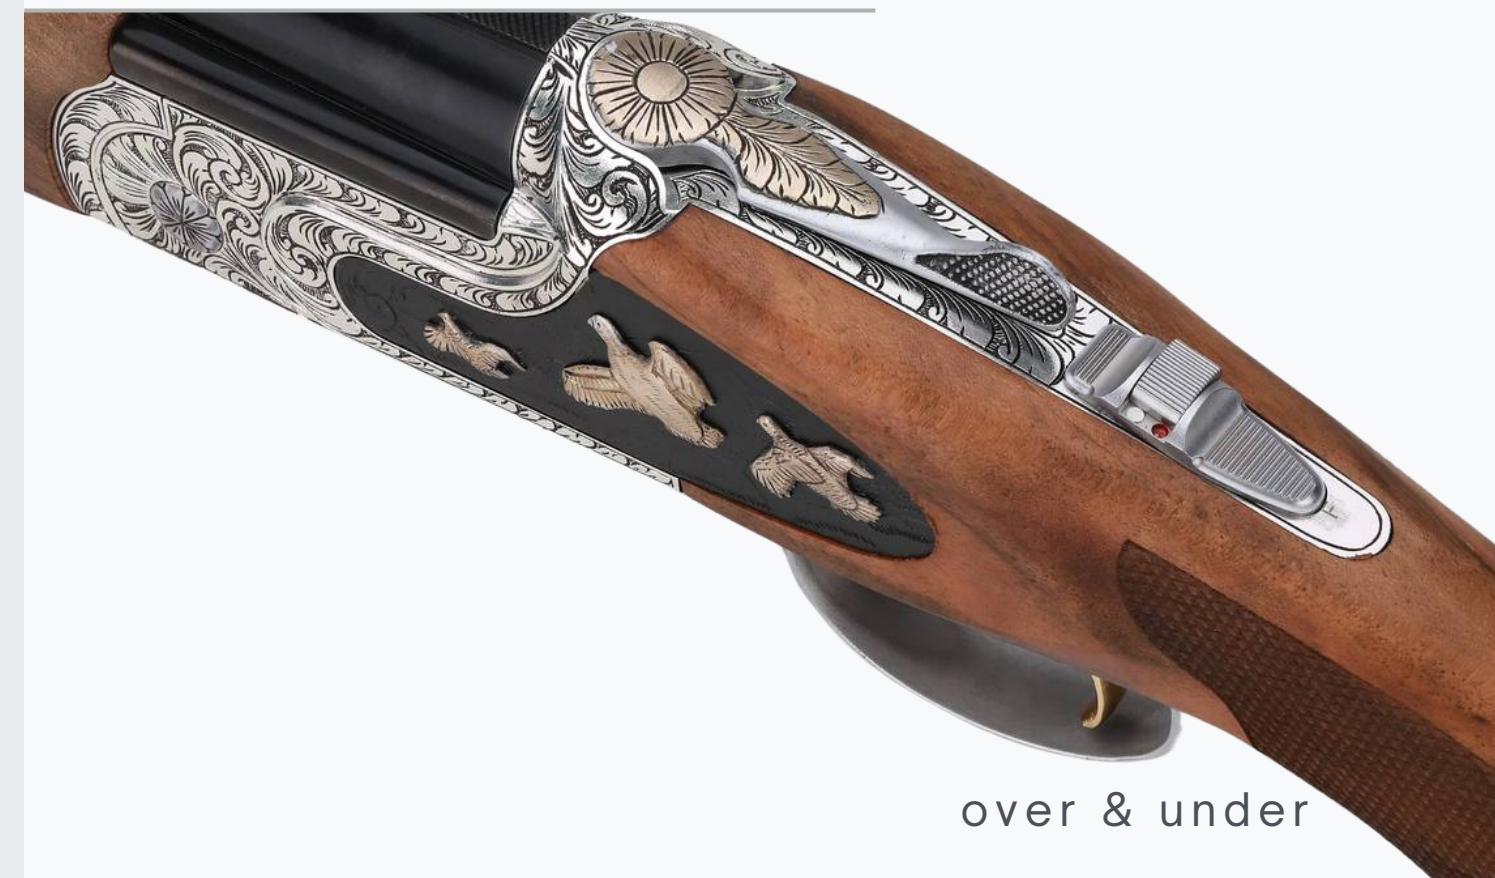

over & under